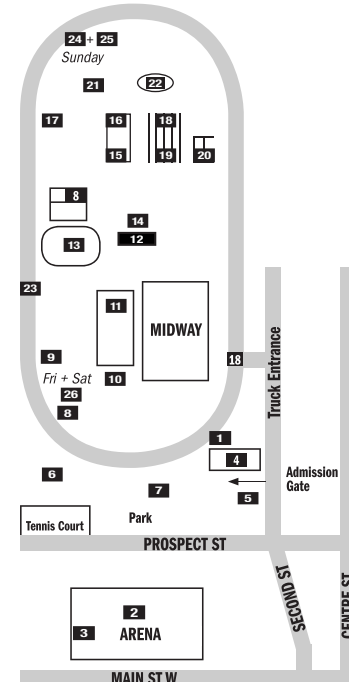

1. Fair Office
2. Homecraft Exhibits
3. Arena Stage
4. Rotary Hall - Volunteer Registration
5. Movie Stage
6. Concession Booth - Sat
7. Admission Gate - South
8. Classic Auto Show - Sun
9. Beer Gardens
10. First Aid
11. Kid Zone
12. Vendor Area
13. Reptilia
14. Concession Booth North
15. Rabbits
16. Poultry
17. Beef Ties
18. Miniature Ponies
19. Dairy Ties
20. Sheep exhibit
21. Dog Show
22. Livestock Ring
23. Tractor Pull - Sat
24. Demo Derby
25. Beer Tent - Sun
26. Band Stage

FRIDAY, SEPT. 13

8:00 a.m.-11:30 a.m. Placing of Exhibits.....Beeton Arena
11:30 a.m. Arena Closes.....Beeton Arena
12:30 p.m. Judging Commences
4:00 p.m. Magical Midways Inc.....Midway
6:00 p.m. Beer Garden.....Fairgrounds
Food Booth Opens.....Fairgrounds

SATURDAY, SEPT. 14

8:00 a.m. Fairgrounds open.....Fairgrounds
North food booth opens.....Fairgrounds
9:00 a.m. Reptilia.....Centre Field
9:30 a.m. Parade Assembles.....Main St. Plaza
10:00 a.m.-5:00 p.m. Exhibit Hall opens.....Beeton Arena
Food Booth opens.....Fairgrounds
Rabbit, Cavy & Poultry Show.....Fairgrounds
4H Sheep Show.....Fairgrounds
Magical Midways Inc.....Midway

SUNDAY, SEPT. 15

8:00 a.m. Fairgrounds Open.....Fairgrounds
11:00 a.m. North Food Booth Opens.....Fairgrounds
10:30 a.m.-12:30 p.m. Classic Car, Truck & Motorcycle Show
Registration.....Fairgrounds
10:30 a.m. Magical Midways Inc.....Midway
12:00 noon-4:00 p.m. Classic Car, Truck & Motorcycle Show.....Fairgrounds
12:30 p.m.-5:00 p.m. Beer Garden.....N Fairgrounds
Ring
1:00 p.m.-5:00 p.m. Demolition Derby.....N Fairgrounds
Ring
5:00 p.m. 50/50 Draw.....N Fairgrounds
Ring